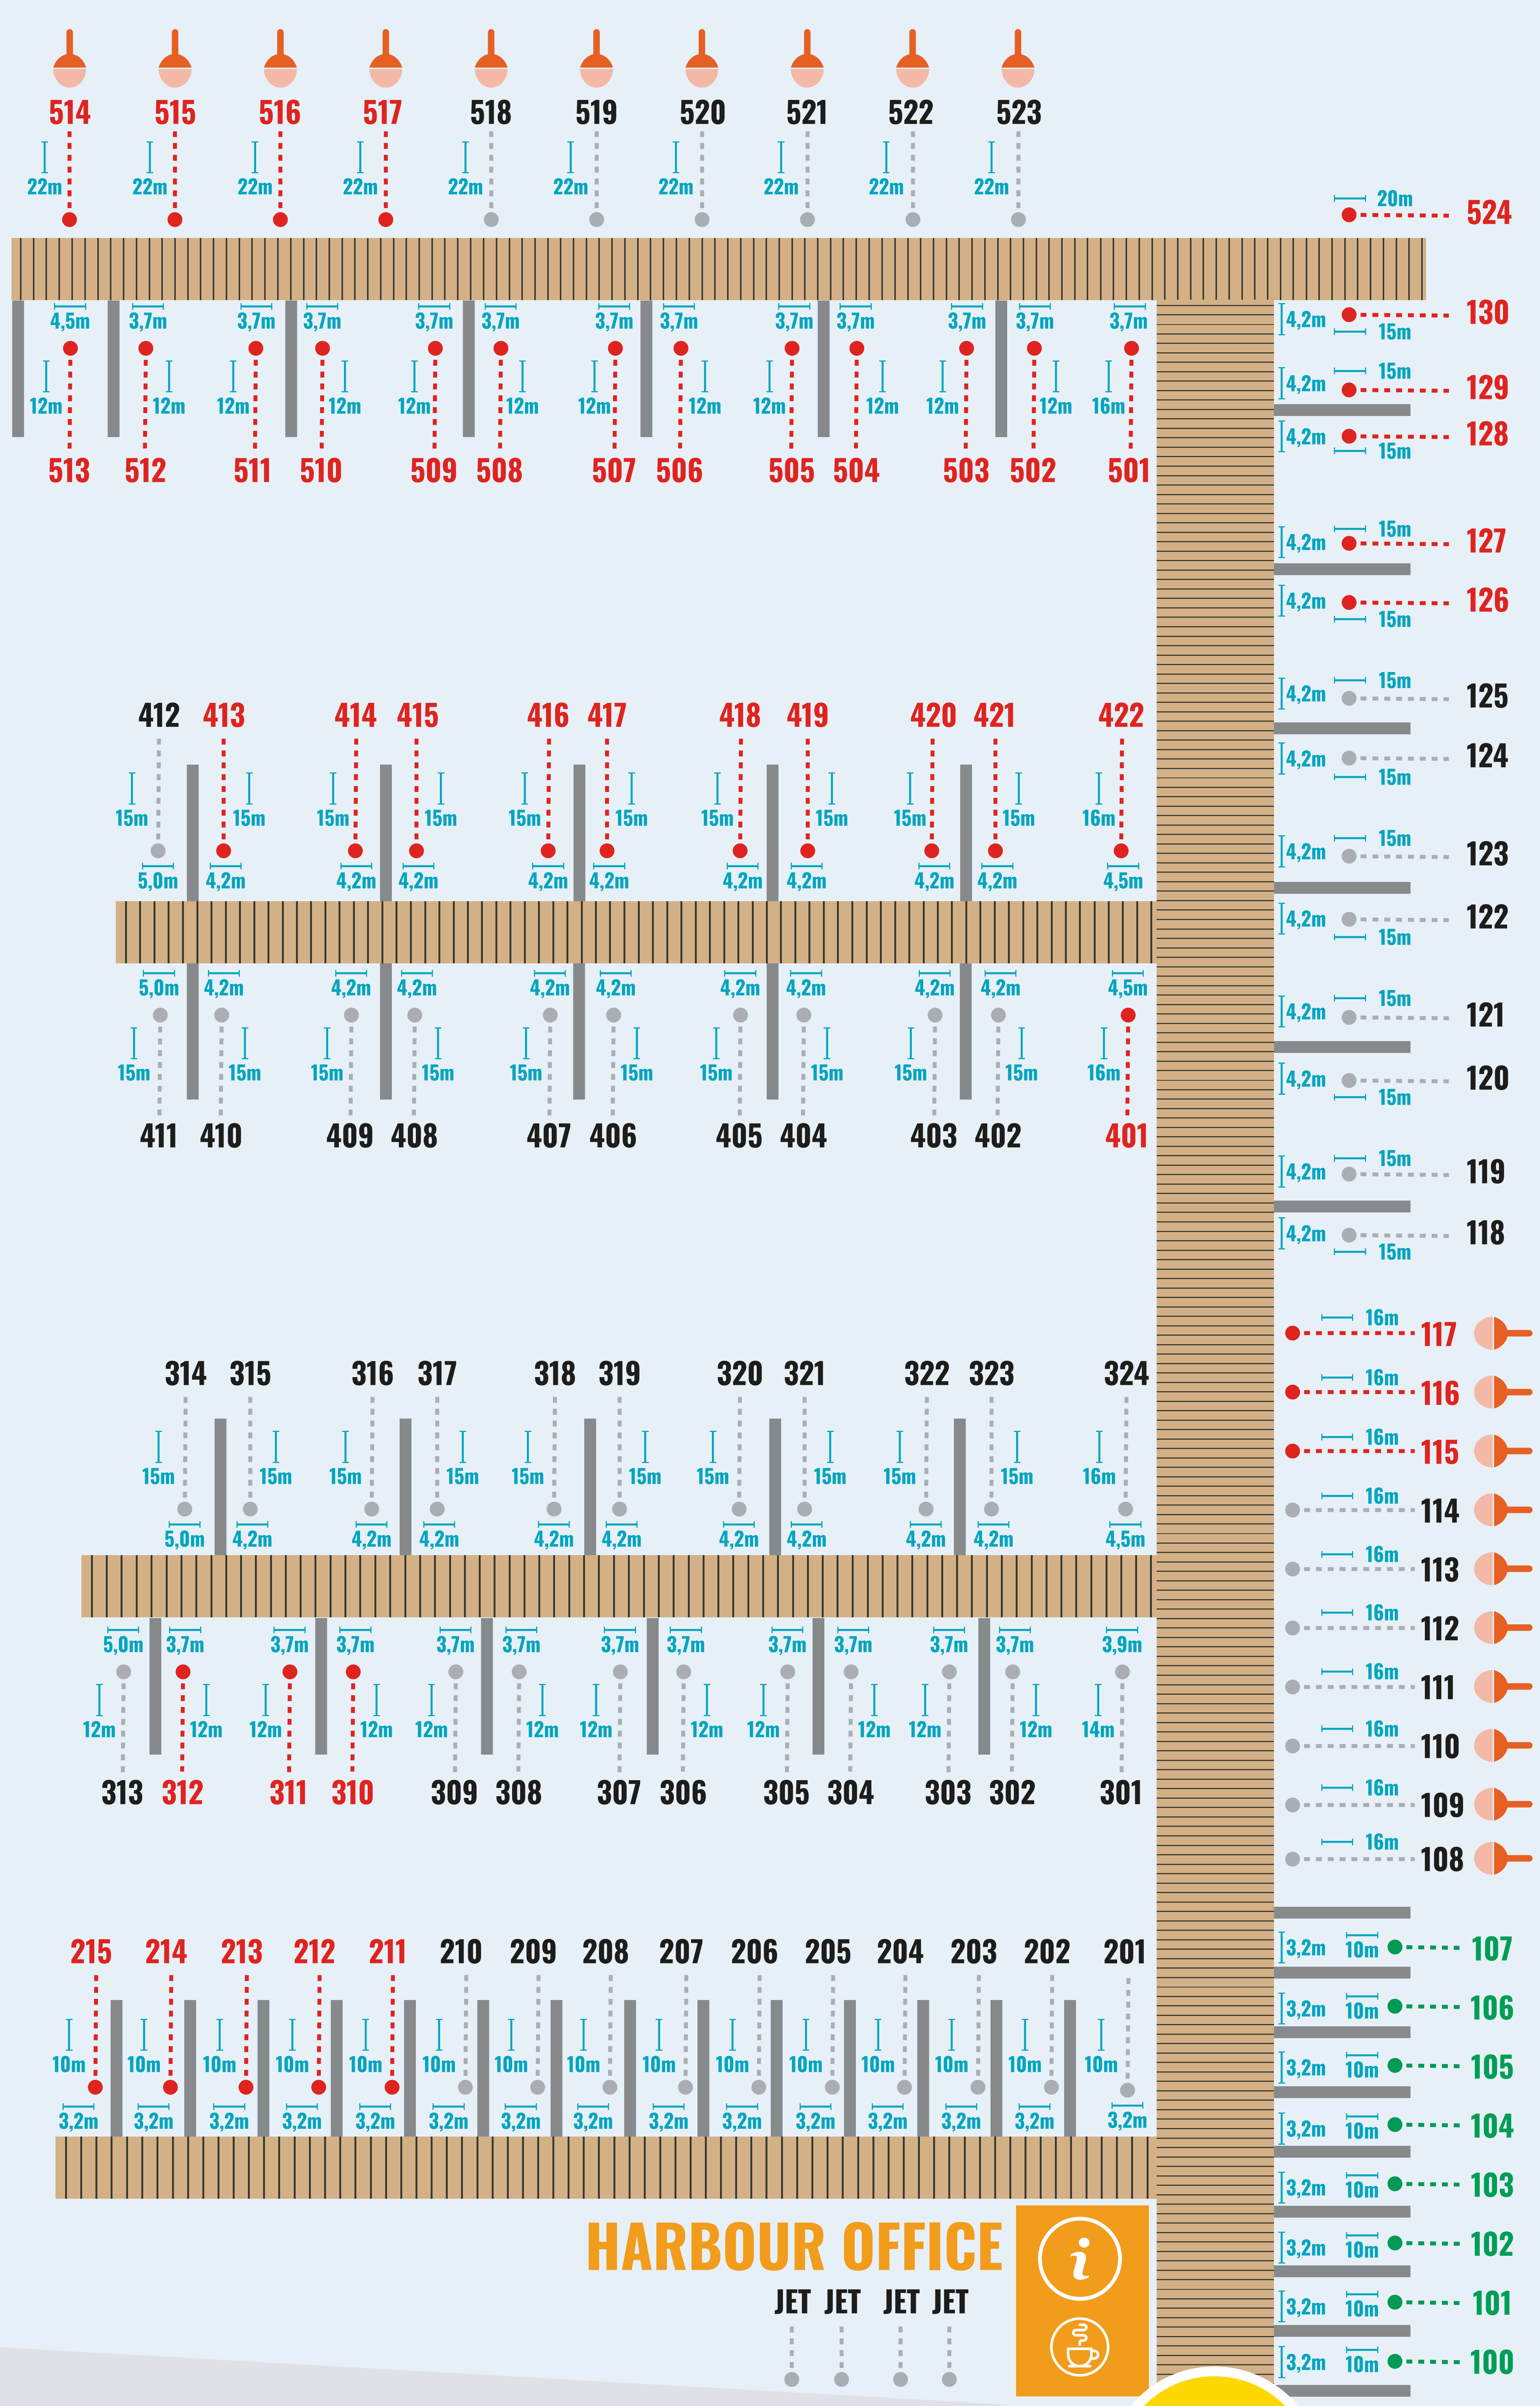

NAGU HAMN

Max

Online Booking

Day parking

Pricing per meter

HARBOUR OFFICE

JET JET JET JET